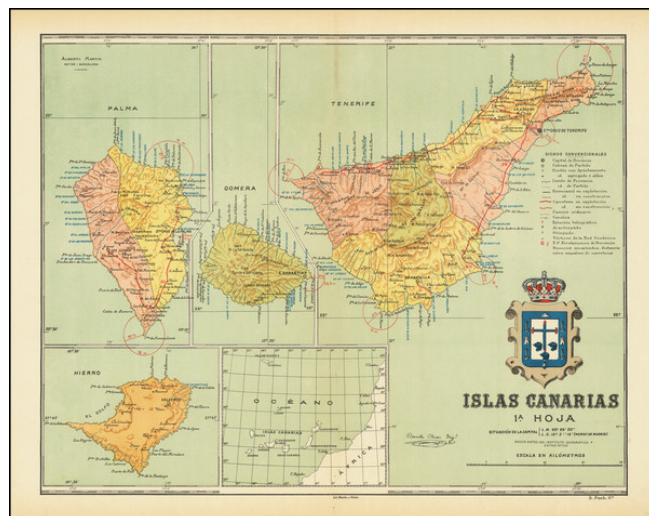

**Barry Lawrence Ruderman  
Antique Maps Inc.**

7407 La Jolla Boulevard  
La Jolla, CA 92037

www.raremaps.com

(858) 551-8500  
blr@raremaps.com

**[Palma, Tenerife, Gomera, Hierro] Islas Canarias 1a. Hoja**

**Stock#:** 79081  
**Map Maker:** Chias  
**Date:** 1900 circa  
**Place:** Barcelona  
**Color:** Color  
**Condition:** VG  
**Size:** 17 x 13.25 inches  
**Price:** \$ 275.00

**Description:**

Finely detailed map of four of the major islands in the Grand Canaries (Islas Gran Canarias).

Includes a large coat of arms.

**Detailed Condition:**