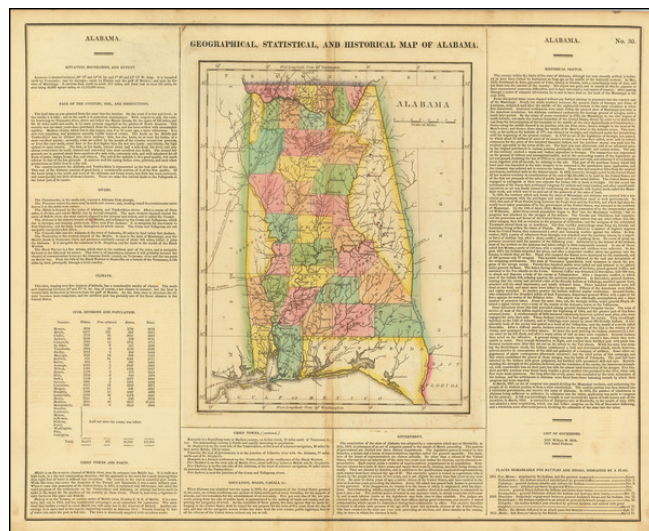

Barry Lawrence Ruderman Antique Maps Inc.

7407 La Jolla Boulevard
La Jolla, CA 92037

www.raremaps.com

(858) 551-8500
blr@raremaps.com

Geographical, Statistical and Historical Map of Alabama

Stock#: 79005
Map Maker: Carey & Lea
Date: 1822
Place: Philadelphia
Color: Hand Colored
Condition: VG
Size: 20.5 x 16.5 inches
Price: \$ 795.00

Description:

One of the Earliest Obtainable Maps of Alabama

Nice example of this fine map of Alabama, from the first edition of Carey & Lea's Atlas.

Many counties still not formed.

The map includes contemporary details concerning the topography, indigenous lands, rivers, climate, towns, manufacturing, commerce, education, history, population by county (divided into white, free colored, and slaves) and information concerning important battles.

An essential map for Alabama collectors.

Detailed Condition:

Minor discoloration at centerfold.