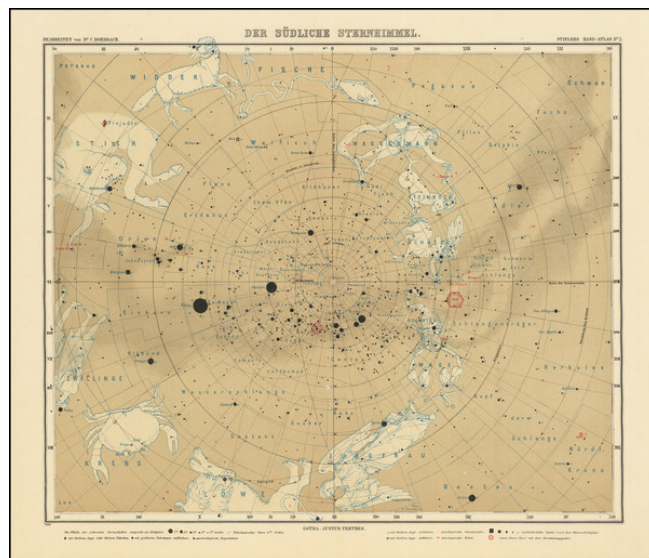

## Der Sudliche Sternhimmel

**Stock#:** 78822  
**Map Maker:** Rohrbach  
**Date:** 1905  
**Place:** Gotha  
**Color:** Color  
**Condition:** VG+  
**Size:** 16 x 14 inches (including text)  
**Price:** \$ 145.00

### Description:

Striking image of the constellations of the Southern Hemisphere, by well regarded amateur Astronomer and teacher Dr. Carl Rohrbach.

The map appeared in Adolph Steiler's *Hand Atlas*, one of the most prolific atlases of the 19th and early 20th Centuries.