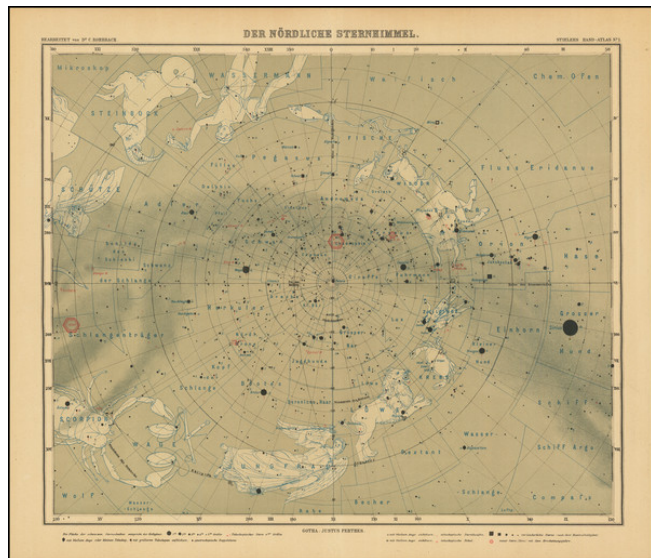

Barry Lawrence Ruderman Antique Maps Inc.

7407 La Jolla Boulevard
La Jolla, CA 92037

www.raremaps.com

(858) 551-8500
blr@raremaps.com

Der Nordliche Sternhimmel

Stock#: 78821
Map Maker: Rohrbach
Date: 1905
Place: Gotha
Color: Color
Condition: VG+
Size: 16 x 14.5 inches (including text)
Price: \$ 145.00

Description:

Striking image of the constellations of the Northern Hemisphere, by well regarded amateur Astronomer and teacher Dr. Carl Rohrbach.

The map appeared in Adolph Steiler's *Hand Atlas*, one of the most prolific atlases of the 19th and early 20th Centuries.