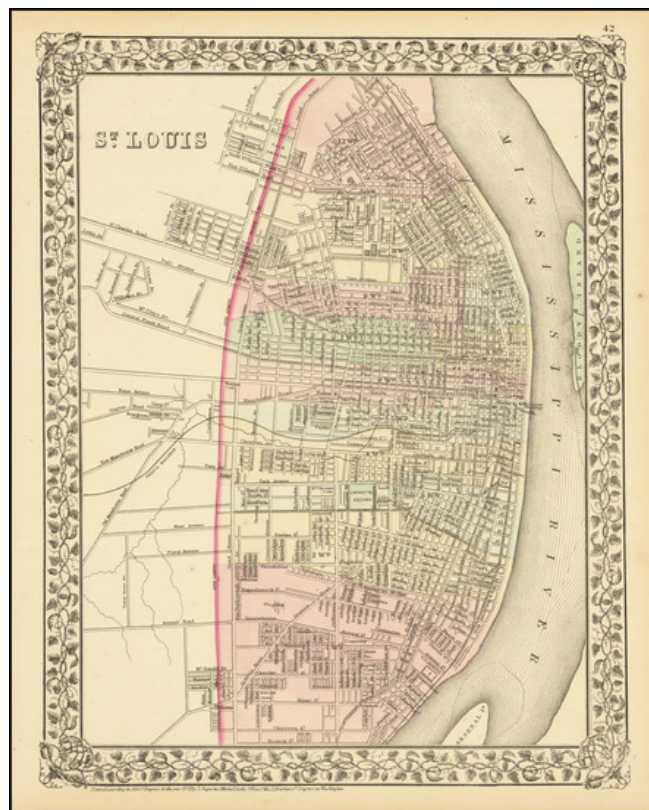

Barry Lawrence Ruderman Antique Maps Inc.

7407 La Jolla Boulevard
La Jolla, CA 92037

www.raremaps.com

(858) 551-8500
blr@raremaps.com

St. Louis

Stock#: 78658
Map Maker: Mitchell Jr.
Date: 1872
Place: Philadelphia
Color: Hand Colored
Condition: VG+
Size: 11 x 14 inches
Price: \$ 145.00

Description:

The earliest map of St. Louis to appear in a Commercial Atlas.

Great plan of the city of St. Louis, published by SA Mitchell Jr.

The map is highly detailed and hand colored. Wards are listed as well as fair grounds and other public places.