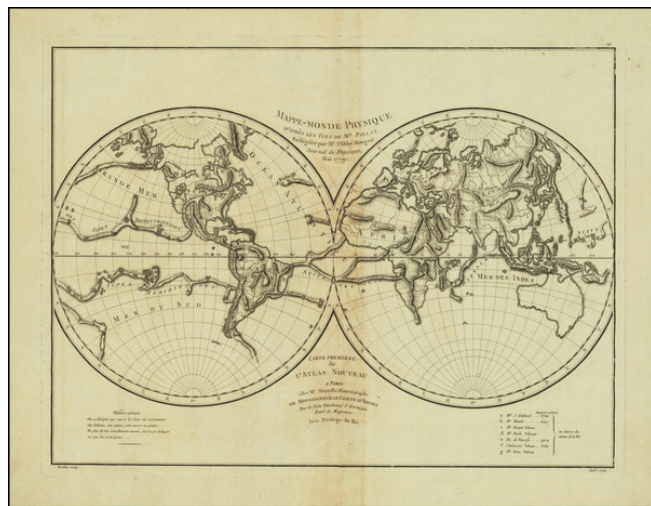

**Stock#:** 78582  
**Map Maker:** Mentelle  
**Date:** 1779  
**Place:** Paris  
**Color:** Uncolored  
**Condition:** VG  
**Size:** 17 x 12.5 inches  
**Price:** \$ 295.00

**Description:**

Interesting double hemisphere map of the world from Mentelle's *L'Atlas Nouveau*, published in Paris in 1779.

The map is a very unique physical map of the earth, showing several extensive offshore mountain ranges, entitled Des Alpes Septentrionales and Des Alpes Meridionales in the Pacific Ocean and Suite Des Alpes in the Atlantic and again in the Indian Ocean. Other noteworthy features include an excellent example of the Bay of the West and Northwest passage and incomplete examples of New Zealand and Australia. Includes observations regarding Volcanoes throughout the world and elevations above sea level.

A interesting map, engraved by Tardieu, one of his earlier works.

**Detailed Condition:**

Minor discoloration at centerfold