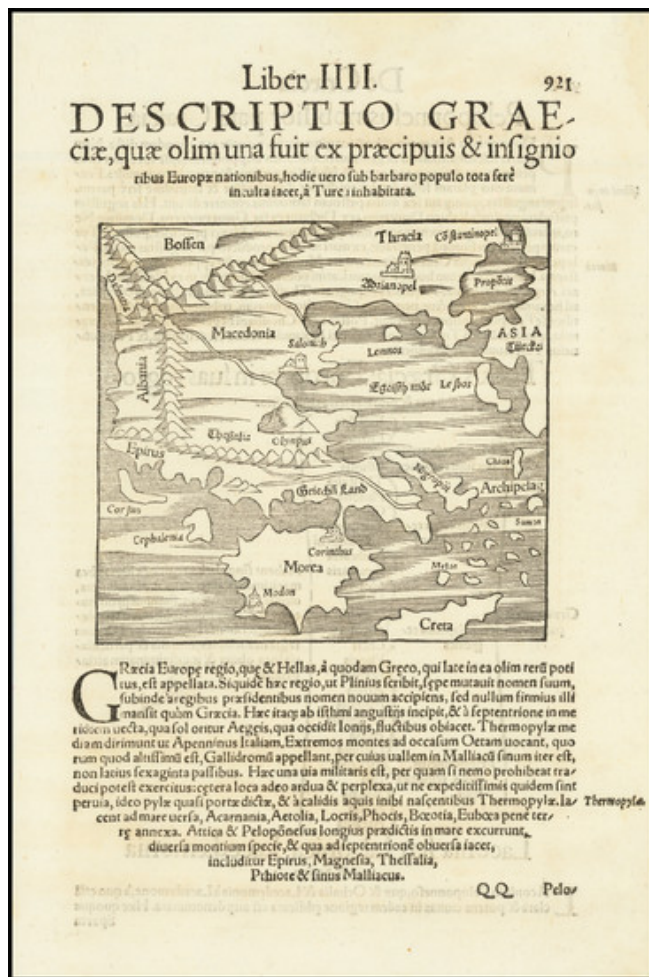

Barry Lawrence Ruderman Antique Maps Inc.

7407 La Jolla Boulevard
La Jolla, CA 92037

www.raremaps.com

(858) 551-8500
blr@raremaps.com

Descriptio Graeciae, quae olim una fuit ex praecipuis

Stock#: 78564
Map Maker: Munster
Date: 1555 circa
Place: Basel
Color: Uncolored
Condition: VG+
Size: 5.25 x 5 inches
Price: \$ 175.00

Description:

An original 16th-century example of Munster's attractive woodblock of Greece, showing Macedonia, Thrace (Bulgaria), Turkey, Crete, and Bossen (Bosnia) as well.

Mount Olympus is depicted pictorially, and cities shown include Corinth and Salonich, although Athens is neglected. The design is typical of Munster's Gothic style.

Text below the work describes the region around Greece in Latin.

Detailed Condition:

**Barry Lawrence Ruderman
Antique Maps Inc.**

7407 La Jolla Boulevard
La Jolla, CA 92037

www.raremaps.com

(858) 551-8500
blr@raremaps.com

Descriptio Graeciae, quae olim una fuit ex praecipuis

Seethrough to text on verso.