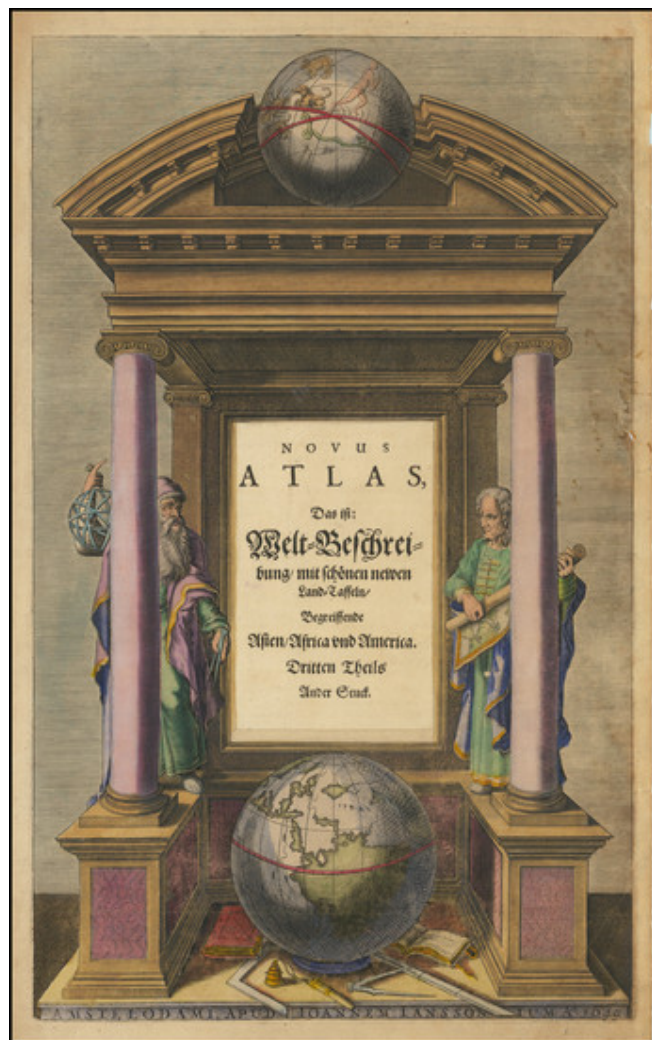

**Barry Lawrence Ruderman
Antique Maps Inc.**

7407 La Jolla Boulevard
La Jolla, CA 92037

www.raremaps.com

(858) 551-8500
blr@raremaps.com

[Title Page] Novus Atlas, das ist: Melt-Beschreibung. . . 1649

Stock#: 78525
Map Maker: Jansson
Date: 1649
Place: Amsterdam
Color: Hand Colored
Condition: Good
Size: 10 x 16 inches
Price: SOLD

Description:

Fine old color example of the title page to Volume 3 of Jansson's Novus Atlas.

The example is richly heightened with gold.

Detailed Condition:

Drawer Ref: Curiosities - Title
Pages

Stock#: 78525