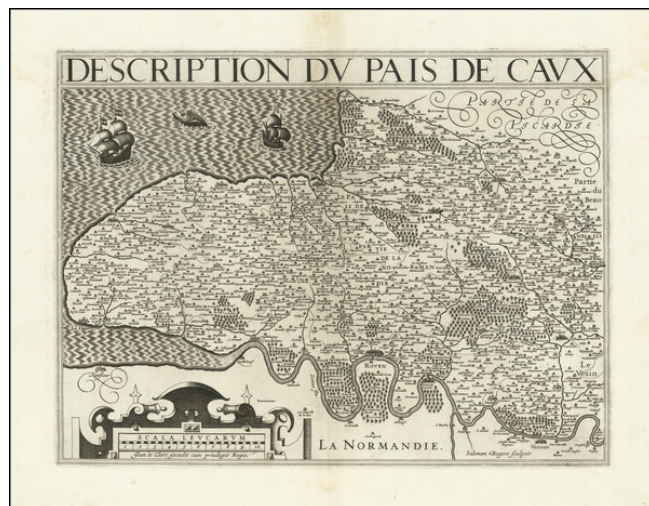

Barry Lawrence Ruderman Antique Maps Inc.

7407 La Jolla Boulevard
La Jolla, CA 92037

www.raremaps.com

(858) 551-8500
blr@raremaps.com

Description Du Pais De Caux

Stock#: 78494
Map Maker: Le Clerc / Rogers
Date: 1619 circa
Place: Paris
Color: Uncolored
Condition: VG
Size: 17.5 x 13 inches
Price: \$ 375.00

Description:

Extremely rare map of a portion of Normandy, published by Le Clerc and engraved by Salomon Rogers.

Includes two sailing ships and a sea monster. We based our dating of the map on a copy of the map in the collection of the Biblioteque Municipal De Lyon, which was the only reference to the map which we could locate. The map was bound into either a composite atlas or Le Clerc's *Theatre Geographique du Royaume de France*.