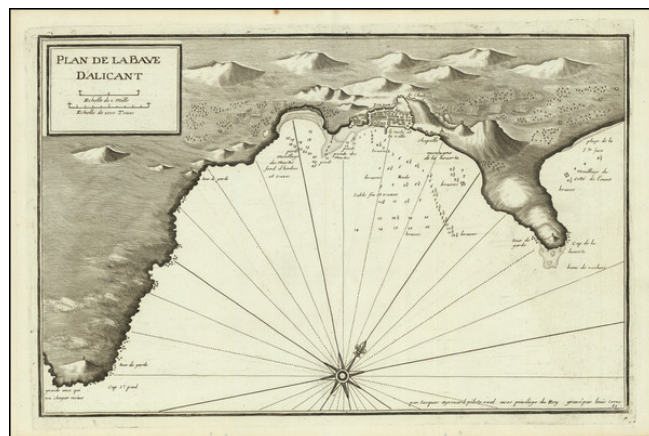

## [Alicante] Plan De La Baye D'Alicant

**Stock#:** 78491  
**Map Maker:** Ayrouard  
**Date:** 1730 circa  
**Place:** Paris  
**Color:** Uncolored  
**Condition:** VG+  
**Size:** 17.75 x 11.5 inches  
**Price:** \$ 275.00

### Description:

Finely executed sea chart of the Bay of Alicante, published by Ayourard.

Shows the town, soundings, anchorages and topographical features.