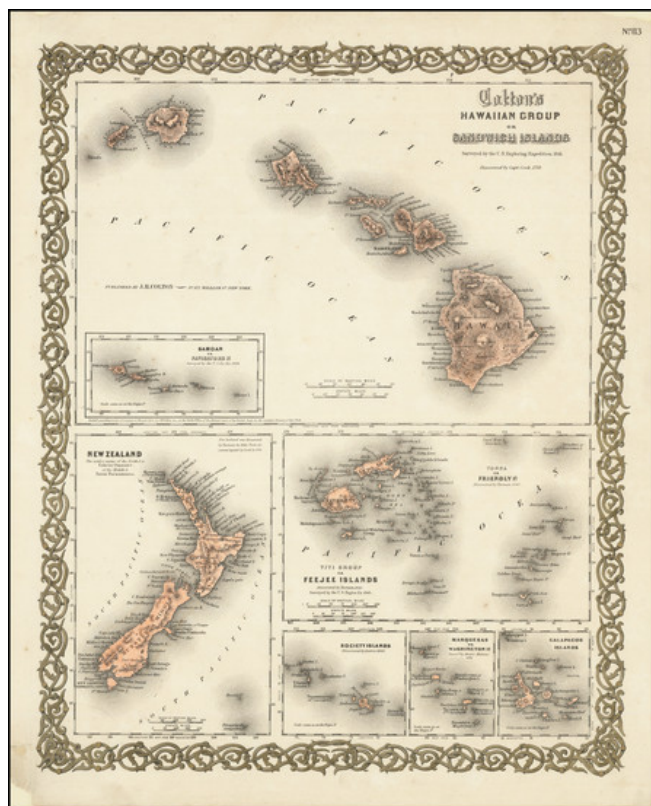

Barry Lawrence Ruderman Antique Maps Inc.

7407 La Jolla Boulevard
La Jolla, CA 92037

www.raremaps.com

(858) 551-8500
blr@raremaps.com

Colton's Hawaiian Group or Sandwich Islands [with] New Zealand [and] Feejee Group, Society Island, Marquesas and Galapagos Islands

Stock#: 78482
Map Maker: Colton
Date: 1866
Place: New York
Color: Hand Colored
Condition: VG
Size: 13 x 16 inches
Price: \$ 245.00

Description:

First state of Colton's early map of the Hawaiian Islands, New Zealand, Galapagos, Fiji, Society Islands, and Marquesas.

Shows towns, rivers, lakes, mountains, islands, etc.

A terrific regional map, from J.H. Colton, one of the most prolific American mapmakers of the mid-19th Century.

Detailed Condition: