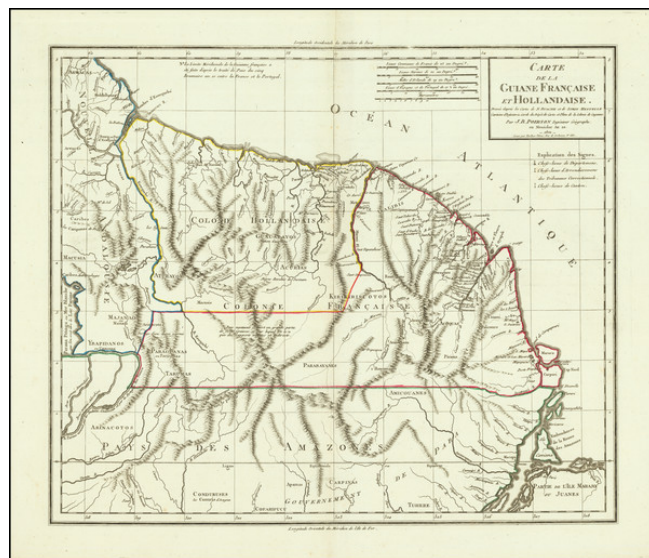

Barry Lawrence Ruderman Antique Maps Inc.

7407 La Jolla Boulevard
La Jolla, CA 92037

www.raremaps.com

(858) 551-8500
blr@raremaps.com

Carte de la Guiane Francaise et Hollandaise

Stock#: 78467
Map Maker: Poirson
Date: 1802
Place: Paris
Color: Outline Color
Condition: VG+
Size: 16 x 14 inches
Price: \$ 175.00

Description:

Attractive antique map of northwest South America, focusing on the Guiana region which was then controlled by France and Holland.

Detail is extensive, showing towns and cities along the coast, along with a substantial amount of inland information. Notes refer to heavily forested mountainous regions of which little is known and the dating system used is the revolutionary method.

Poirson's maps are relatively uncommon, and this is the first time we have handled the present example.

Detailed Condition:

Original hand-color in outline.