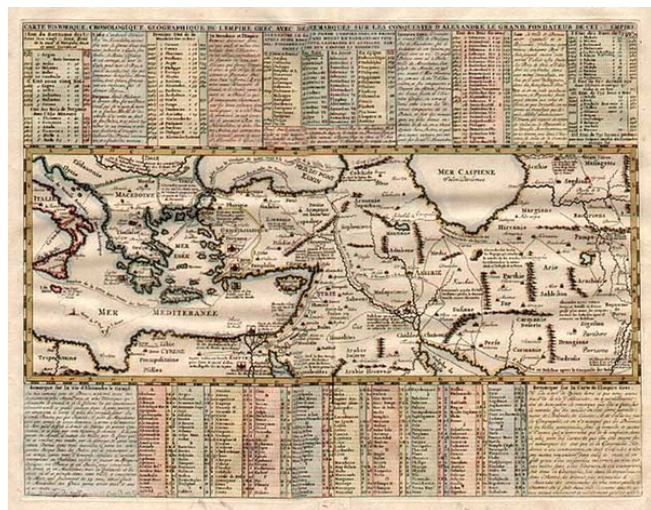

## Carte Historique, Cronologique Et Geographique De L'Empire Grec Avce Des Remarques Sur Les Conquestes D'Alexandre Le Grand...

**Stock#:** 7846  
**Map Maker:** Chatelain  
**Date:** 1719  
**Place:** Amsterdam  
**Color:** Hand Colored  
**Condition:** VG+  
**Size:** 17 x 13 inches  
**Price:** SOLD

### Description:

Interesting historical map of the Mediterranean, Black and Caspian Sea Regions under Greek Rule. Excellent detail throughout, including extensive notes, trade routes, etc. Attractive wash coloring. Extensive details concerning the various routes of Alexander the Great.