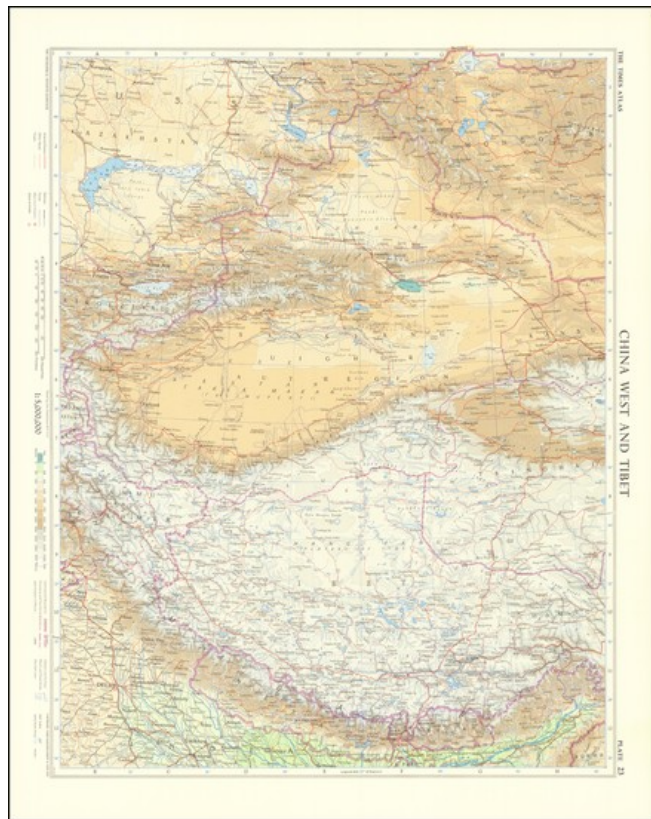

**Stock#:** 78442  
**Map Maker:** Bartholomew  
**Date:** 1957  
**Place:** Edinburgh  
**Color:** Color  
**Condition:** Fine  
**Size:** 17 x 22 inches  
**Price:** \$ 275.00

**Description:**

***Centered on Tibet and the Uighur Regions***

Highly detailed map of Western China, Tibet and neighboring regions.

The map extends from Delhi and Lucknow in the southwest, Katmandu and Darjeeling in the south and Bhutan in the southeast to Soviet Kazakhstan and western Mongolia in the north, centered on the Uighur and Dzungarkia regions.