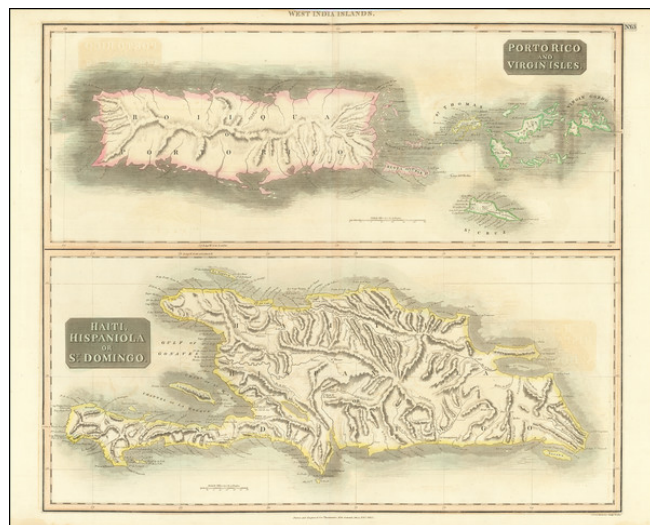

## Porto Rico and Virgin Islands [with] Haiti, Hispaniola or St. Domingo

**Stock#:** 78402  
**Map Maker:** Thomson  
**Date:** 1815  
**Place:** Edinburgh  
**Color:** Hand Colored  
**Condition:** VG  
**Size:** 24 x 21 inches  
**Price:** \$ 275.00

### Description:

Detailed set of antique maps of Puerto Rico, the Virgin Islands, and Haiti together on one sheet, produced by John Thomson in Edinburgh in 1815.

Each map includes remarkable detail, especially for Puerto Rico and the Virgin Islands, which show substantially more details than normally appear on early-19th-century commercial atlas maps.

### Detailed Condition:

Original hand-color. Minor damstain in the lower blank margin. Trimmed to the top of the engraved title at the top of the sheet.