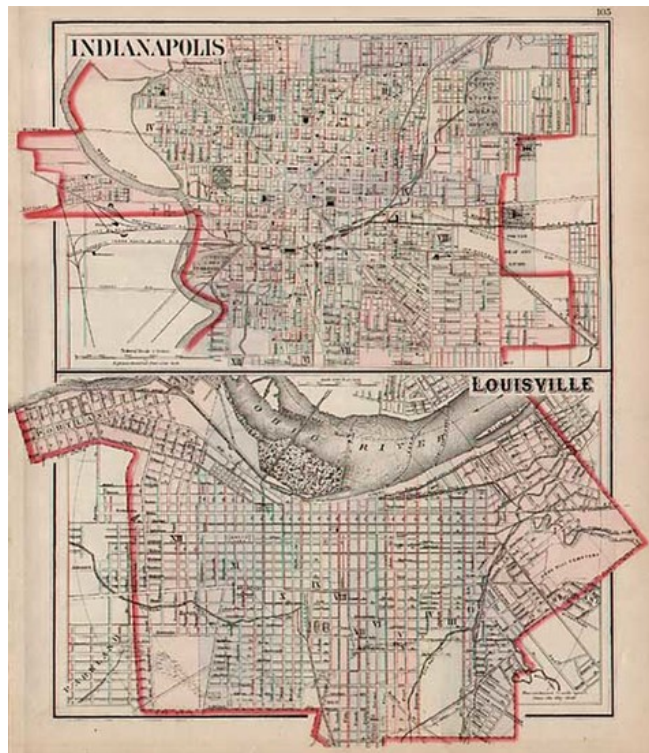

## Indianapolis [with] Louisville

**Stock#:** 7839  
**Map Maker:** Gray  
**Date:** 1878  
**Place:** Philadelphia  
**Color:** Hand Colored  
**Condition:** VG+  
**Size:** 15 x 12 inches  
**Price:** SOLD

### Description:

Detailed map of each of the two cities. In each case, one of the earliest to appear in a commercial atlas. Colored by wards, and showing streets, buildings, rail lines, and other places of interest.