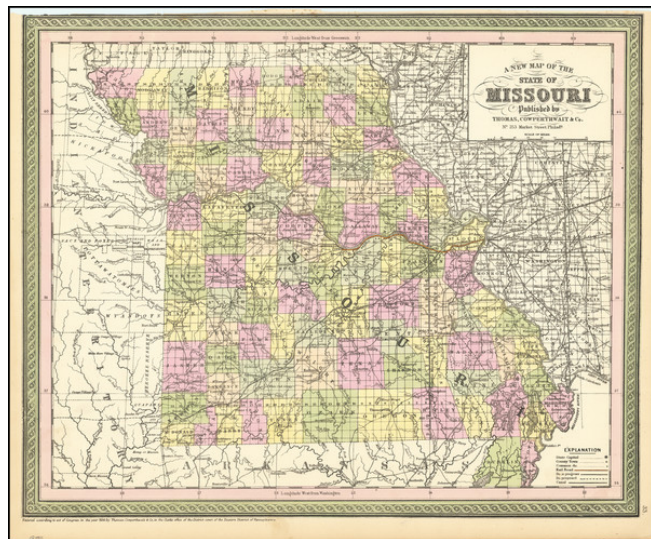

## Map Of The State Of Missouri . . .

**Stock#:** 78370  
**Map Maker:** Thomas, Cowperthwait & Co.  
**Date:** 1855  
**Place:** Philadelphia  
**Color:** Hand Colored  
**Condition:** VG+  
**Size:** 16 x 13 inches  
**Price:** \$ 175.00

### Description:

Attractive map of Missouri, published by Thomas Cowperthwait & Co.

The map is hand colored by counties and showing towns, roads, railroads, proposed rail lines, rail lines under construction, canals, steamship lines, etc. Includes township surveys and a host of other interesting details.

Just west of Missouri is Indian Territory, including over a dozen early Indian reservations.