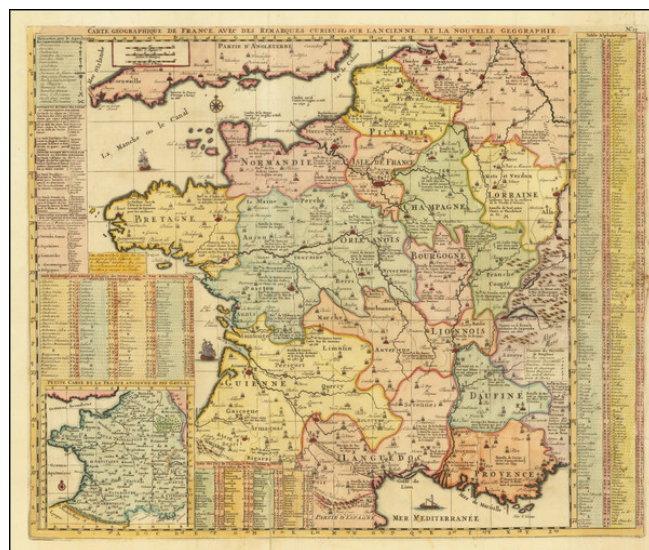

Barry Lawrence Ruderman Antique Maps Inc.

7407 La Jolla Boulevard
La Jolla, CA 92037

www.raremaps.com

(858) 551-8500
blr@raremaps.com

Carte Geographique De France, Avec Des Remarques Curieuses Sur L'Ancienne Et La Nouvelle Geographie

Stock#: 78320
Map Maker: Chatelain
Date: 1705
Place: Amsterdam
Color: Hand Colored
Condition: VG+
Size: 21 x 17.5 inches
Price: \$ 225.00

Description:

Detailed antique engraved map of France, depicting modern and historical features, by Henri Chatelain.

The map shows major churches, castles, historical events, and geographical details. It is embellished with several sailing vessels, compass rose, etc.

There are detailed tables on either side of the map. The map is from Chatelain's monumental 7 volume *Atlas Historique*.