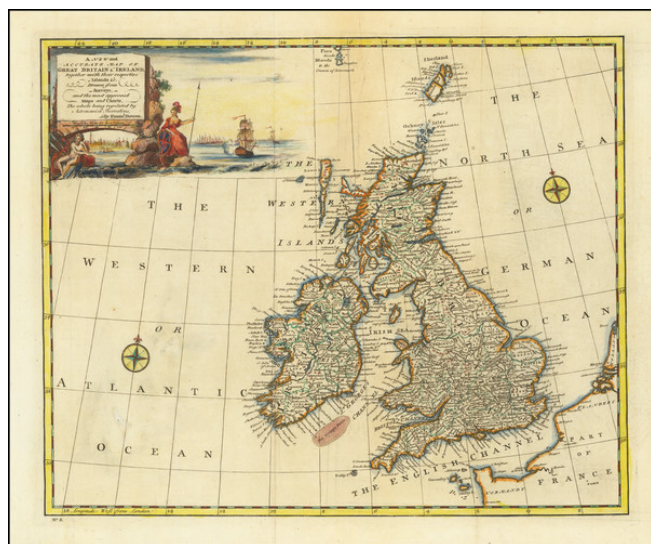

## A New and Accurate Map of Great Britain & Ireland, together with their respective Islands &c. Drawn from surveys and the most approved Maps & Charts . . .

**Stock#:** 78200  
**Map Maker:** Bowen  
**Date:** 1744  
**Place:** London  
**Color:** Outline Color  
**Condition:** VG  
**Size:** 16.5 x 13.5 inches  
**Price:** \$ 495.00

### Description:

Gorgeous full color example of Bowen's map of the British Isles.

The map includes an elaborate allegorical naval cartouche and 2 compass roses.