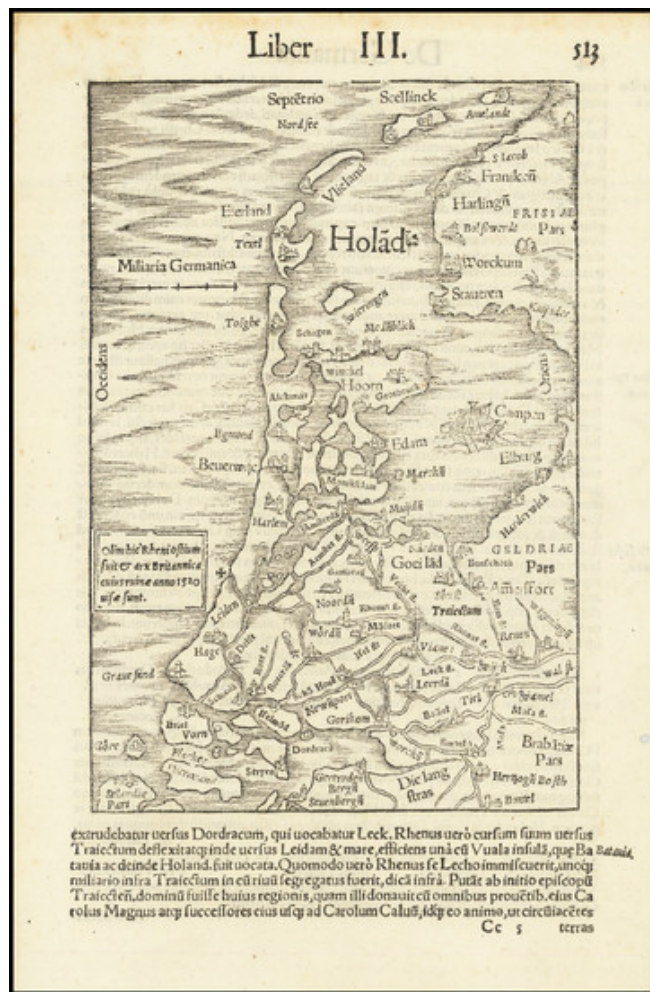

Barry Lawrence Ruderman Antique Maps Inc.

7407 La Jolla Boulevard
La Jolla, CA 92037

www.raremaps.com

(858) 551-8500
blr@raremaps.com

[Holland] Holad

Stock#: 78197
Map Maker: Munster
Date: 1550 circa
Place: Basle
Color: Uncolored
Condition: VG
Size: 6 x 10 inches
Price: \$ 245.00

Description:

Detailed map of the Netherlands, from an early edition of Munster's Cosmography.

Extends from Selandie (Zeeland) and Brabant in the South to Amelandt and Scellinck in the north.

Munster's Cosmography was one of the most influential geographical works of the 16th Century. It was published in a number of editions over a half century and was continuously revised and updated to include new illustrations and updated information.