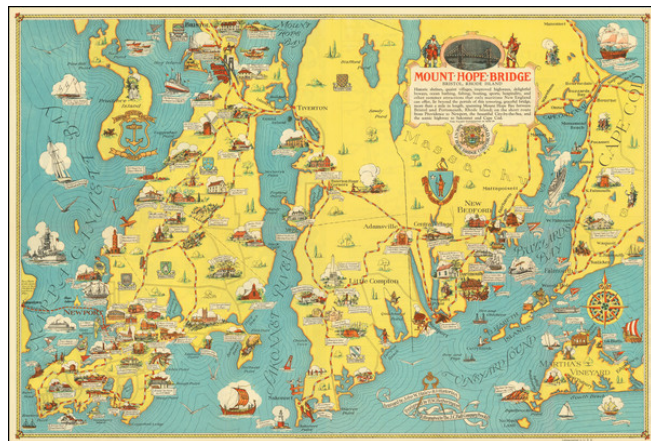

Barry Lawrence Ruderman Antique Maps Inc.

7407 La Jolla Boulevard
La Jolla, CA 92037

www.raremaps.com

(858) 551-8500
blr@raremaps.com

Mount Hope Bridge Bristol Rhode Island

Stock#: 78181
Map Maker: Hetherington
Date: 1933
Place: Bristol, RI
Color: Color
Condition: VG+
Size: 25.5 x 17 inches
Price: \$ 395.00

Description:

Scarce pictorial map of Mount Hope Bridge and vicinity, published in Bristol, Rhode Island by the Mount Hope Bridge Corporation.

The map is "Arranged" by John W. Haley, Rhode Island Historian, designed by H.W. Hetherington and lithographed by the J.C. Hall Company of Providence, Rhode Island.

The map extends from Newport and Prudence Island in the west to Martha's Vineyard, Falmouth and Buzzard's Bay in the east.

Includes vignettes showing historical items and points of interest.

Detailed Condition: