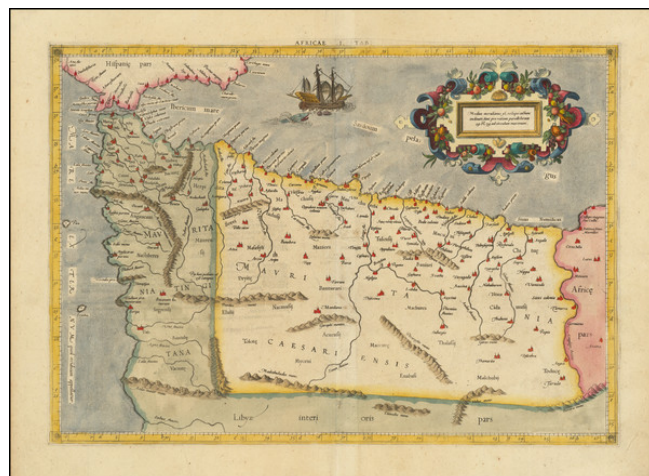

Barry Lawrence Ruderman Antique Maps Inc.

7407 La Jolla Boulevard
La Jolla, CA 92037

www.raremaps.com

(858) 551-8500
blr@raremaps.com

Africae I Tab [North Africa]

Stock#: 78166
Map Maker: Mercator
Date: 1584
Place: Cologne
Color: Hand Colored
Condition: VG+
Size: 18 x 13 inches
Price: \$ 345.00

Description:

Nice full-color, early edition of Mercator's Ptolemaic map of North Africa. The map is attractively laid out, showing mountain ranges, rivers, towns, and more. A ship sailing on the Mediterranean is pursued by a sea monster. This example is delicately engraved.

While Mercator is perhaps most famous for his maps of the modern world, one of his life ambitions was to write an improved and corrected edition of Ptolemy's *Geographia*.

Detailed Condition: