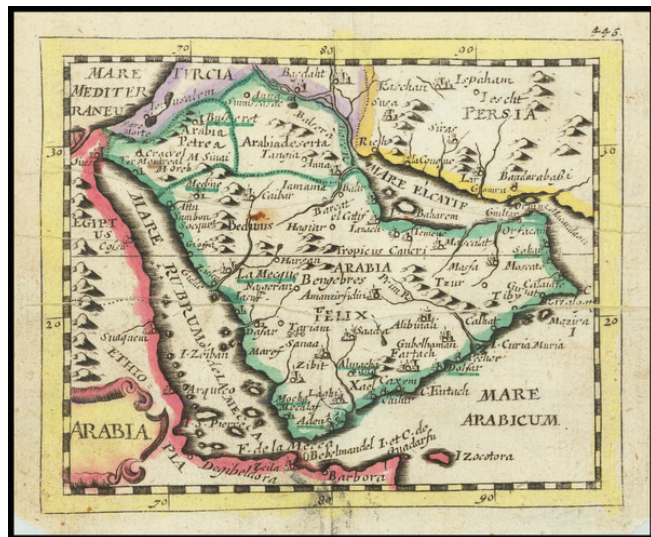

Barry Lawrence Ruderman Antique Maps Inc.

7407 La Jolla Boulevard
La Jolla, CA 92037

www.raremaps.com

(858) 551-8500
blr@raremaps.com

Arabia

Stock#: 78113
Map Maker: Hoffmann
Date: 1681
Place: Nuremberg
Color: Outline Color
Condition: VG
Size: 5 x 4 inches
Price: \$ 375.00

Description:

A Rare German Variant!

Detailed map of the Arabian Peninsula, published in Nuremberg by Johann Hoffman, and based upon an earlier map by Pierre Du Val.

The Island of Baharem (Bahrain) is shown in the Mare Elcatif.