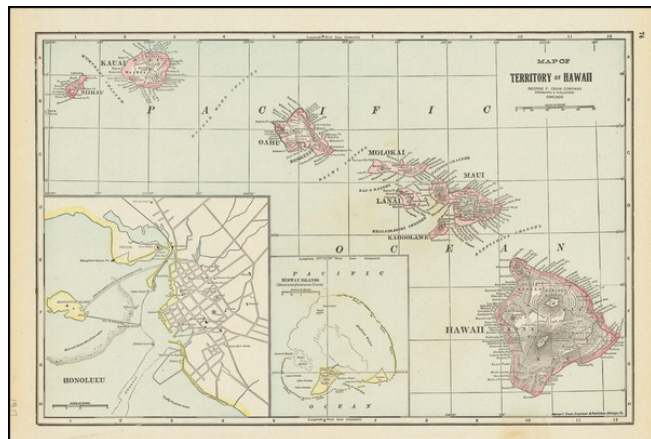

## Map of Territory of Hawaii [Honolulu Inset]

**Stock#:** 78107  
**Map Maker:** Cram  
**Date:** 1917  
**Place:** Chicago  
**Color:** Color  
**Condition:** VG+  
**Size:** 14 x 9.5 inches  
**Price:** \$ 125.00

### Description:

An attractive and well detailed map of the eight main Hawaiian islands with an inset of Honolulu Harbor & Midway islands.

Includes one of the earliest obtainable plans of Honolulu. Shows shipping routes and distances.