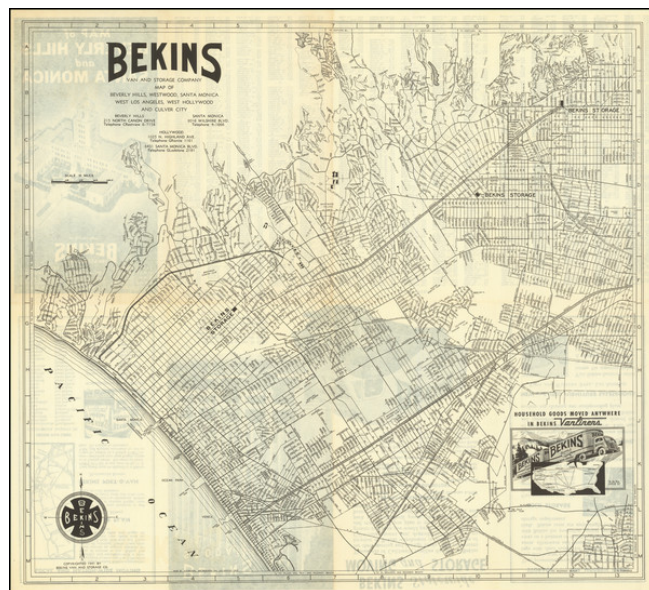

Barry Lawrence Ruderman Antique Maps Inc.

7407 La Jolla Boulevard
La Jolla, CA 92037

www.raremaps.com

(858) 551-8500
blr@raremaps.com

Map of Beverly Hills West Hollywood Santa Monica Culver City

Stock#: 78073
Map Maker: Bekins Van & Storage Co.
Date: 1941
Place: Los Angeles
Color: Uncolored
Condition: VG+
Size: 19 x 17 inches
Price: \$ 345.00

Description:

Detailed folding map of part of Los Angeles, extending from Santa Monica to the Doheny Estate and Baldwin Hills.

The map includes a number of recently constructed landmarks, including the Riviera Country Club, Fox Studio, University of California, Santa Monica Municipal Airport, Occidental College Site and 5 piers (Municipal Pier, Crystal Pier, Ocean Park Pier, Venice Pier and an unnamed pier south of the Venice Pier).

The Fox Hills Country Club, California Country Club, Rancho Country Club, Hillcrest Country Club, Los Angeles Country Club, Westwood Public Golf Course, Brentwood Country Club, L.A. A.C. Golf Course and Bel Air Country Club are also shown.

Detailed Condition:

Folding map, printed front and back.