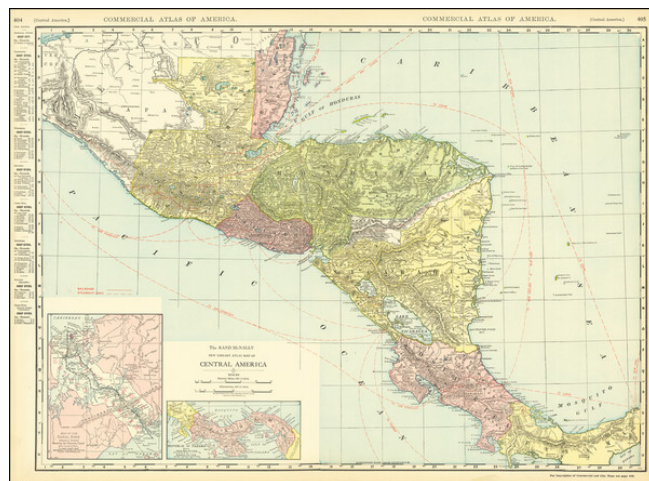

Barry Lawrence Ruderman Antique Maps Inc.

7407 La Jolla Boulevard
La Jolla, CA 92037

www.raremaps.com

(858) 551-8500
blr@raremaps.com

[Central America]

Stock#: 77960
Map Maker: Rand McNally & Company
Date: 1917
Place: Chicago
Color: Color
Condition: VG+
Size: 27 x 19.5 inches (including text)
Price: \$ 125.00

Description:

Detailed map of Central America, published by Rand McNally.

Includes inset maps of the Panama Canal zone and Panama.

Detailed Condition: