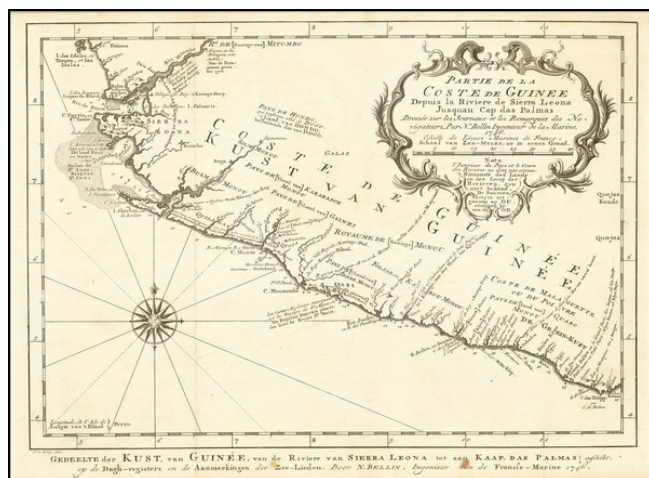

## Partie de la Coste de Guinee Depuis la Riviere de Sierra Leona Jusquau Cap das Palmas ... 1746

**Stock#:** 77959  
**Map Maker:** Schley  
**Date:** 1770 circa  
**Place:** Amsterdam  
**Color:** Uncolored  
**Condition:** VG+  
**Size:** 13 x 9.5 inches  
**Price:** \$ 145.00

### Description:

Fine map of a portion of the coast of Africa, from a Dutch Edition of Bellin's work.

The map covers the coast of Sierra Leona and Liberia.