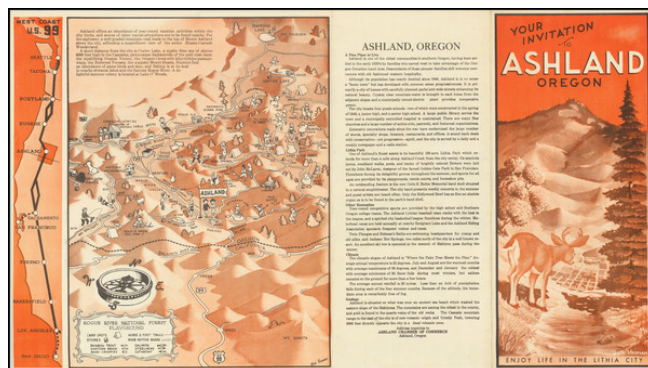

Barry Lawrence Ruderman Antique Maps Inc.

7407 La Jolla Boulevard
La Jolla, CA 92037

www.raremaps.com

(858) 551-8500
blr@raremaps.com

Your Invitation To Ashland Oregon

Stock#: 77944
Map Maker: Vroman
Date: 1950 circa
Place: Ashland
Color: Color
Condition: VG+
Size: 6.5 x 8.75 inches
Price: \$ 245.00

Description:

All This and Shakespeare Too

Interesting pictorial map of the area around Ashland, Oregon, drawn by Bob Vroman.

Includes promotional text tract for the Ashland Chamber of Commerce and a series of pictures promoting Ashland on the verso.