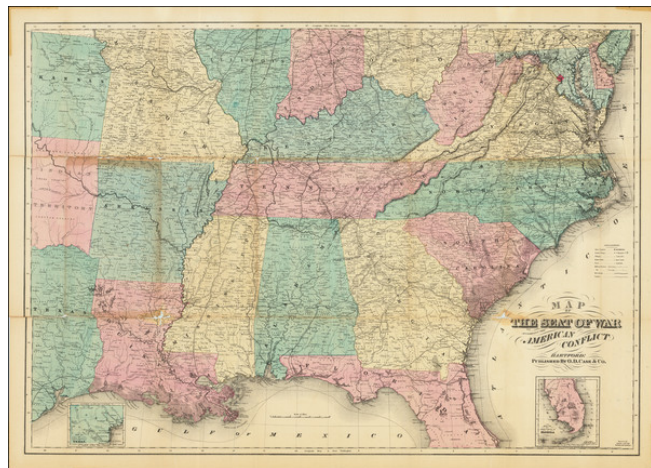

Barry Lawrence Ruderman Antique Maps Inc.

7407 La Jolla Boulevard
La Jolla, CA 92037

www.raremaps.com

(858) 551-8500
blr@raremaps.com

Map of the Seat of War To Accompany The American Conflict . . .

Stock#: 77940
Map Maker: Case
Date: 1866
Place: Hartford
Color: Hand Colored
Condition: Good
Size: 37 x 26 inches
Price: SOLD

Description:

Battle Fields and Military Routes of the Civil War

Scarce map of the Southern United States, published to illustrate an early work on the Civil War.

The explanatory key gives symbols locating important locations, including:

- Battle Fields (with cross swords)
- Infantry routes (with solid lines and arrows)
- Cavalry routes (with broken lines and arrows)
- Rail Roads
- Canals

Extends west to Kansas, Indian Territory and Eastern Texas, with a large inset map of Texas.

Detailed Condition:

Minor discoloration along several folds, with loss at the intersections of several folds, as illustrated