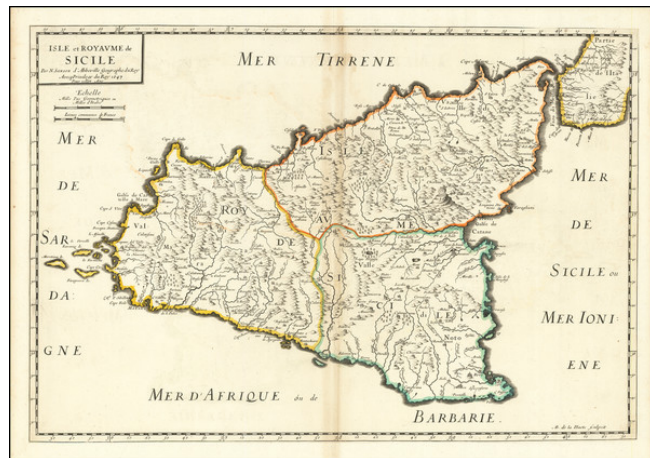

Barry Lawrence Ruderman Antique Maps Inc.

7407 La Jolla Boulevard
La Jolla, CA 92037

www.raremaps.com

(858) 551-8500
blr@raremaps.com

Isle et royaume de Sicile . . . 1647

Stock#: 77878
Map Maker: Sanson
Date: 1647
Place: Paris
Color: Hand Colored
Condition: VG
Size: 22.5 x 15 inches
Price: \$ 495.00

Description:

Nicholas Sanson's 1647 double-page engraved map of Sicily.

The map shows Sicily divided into three regions. It shows mountains pictorially, including the volcano at Mount Etna. Detail is simple but attractively laid out, typical of Sanson's style.

Detailed Condition:

Original hand-color in outline. Centerfold toning and very minor overleaf toning.