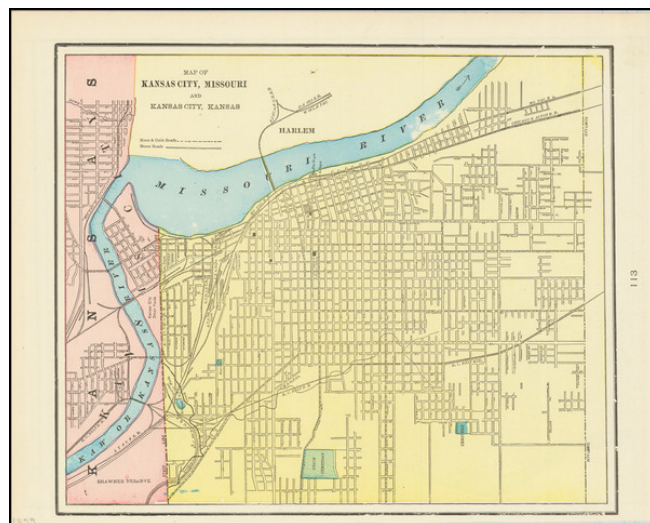

Barry Lawrence Ruderman Antique Maps Inc.

7407 La Jolla Boulevard
La Jolla, CA 92037

www.raremaps.com

(858) 551-8500
blr@raremaps.com

Map of Kansas City, Missouri and Kansas City, Kansas

Stock#: 77852
Map Maker: Cram
Date: 1899
Place: Chicago
Color: Color
Condition: VG+
Size: 12 x 10 inches
Price: \$ 125.00

Description:

Detailed city plan of Kansas City, showing streets, buildings, train lines, public places, rivers, and more..

Cram was one of the pre-eminent American Mapmakers of the late 19th century, relying upon a cerographic printing process first applied to maps by the Morse family in the late 1830s. This would ultimately led to the demise of the hand-colored map.