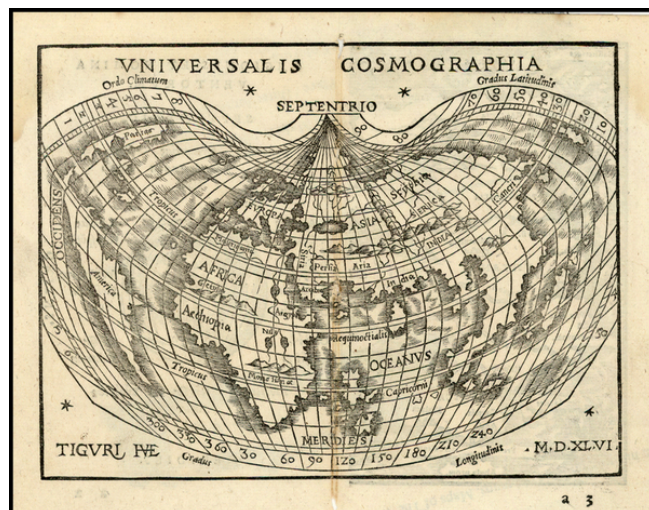

## Universalis Cosmographia . . . MDXLVI

**Stock#:** 7782  
**Map Maker:** Honter  
**Date:** 1546  
**Place:** Amsterdam  
**Color:** Uncolored  
**Condition:** VG  
**Size:** 6.5 x 5 inches  
**Price:** SOLD

### Description:

A good example of Honter's double cordiform map of the World.

Honter's map is based on Apian's cordiform map. He retains Apianus' use of the term America and retains most of Apian's geographical information except for the treatment of the north coast of Asia, where Honter diverts the coast to run to the North Pole.

The map was engraved by Heinrich Vogtherr the Elder, whose initials appear on the lower left section of the map. The map was reissued periodically in a number of other works later in the Century and was certainly one of the more recognizable maps of the World, prior to Ortelius' map.

### Detailed Condition:

A good example, with the usual evidence of binding holes at the centerfold and a bit of breaking, but in all a nice fresh example.