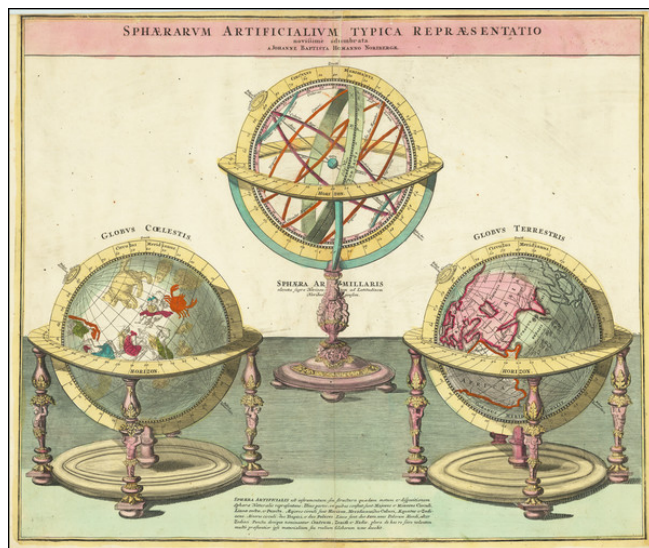

Stock#: 77819
Map Maker: Homann
Date: 1720
Place: Nuremberg
Color: Hand Colored
Condition: VG
Size: 23 x 19 inches
Price: \$ 750.00

Description:

Fine set of three scientific instruments, engraved for Johann Baptiste Homann in Nuremberg.

Included are decorative illustrations of a celestial globe, terrestrial globe and armillary sphere, with an explanation in Latin. The world globe is turned to show Asia, with the west coast of Australia visible. The celestial globe shows Ursa Major, Cancer, the twins Castor and Pollux, Canis, and many other constellations.

This work is known to have appeared in Homann's work *Atlas Novus Terrarum Orbis Imperia Regna. . .*, a volume which could be up to 12 cm thick.

Detailed Condition:

Original hand-color. Trimmed close to neatline in upper left margin.