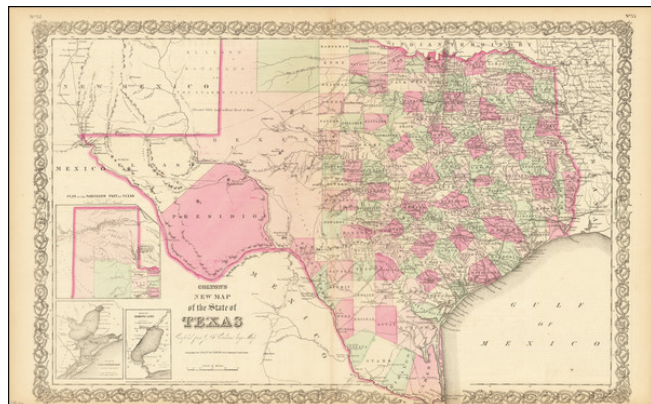

Barry Lawrence Ruderman Antique Maps Inc.

7407 La Jolla Boulevard
La Jolla, CA 92037

www.raremaps.com

(858) 551-8500
blr@raremaps.com

Colton's New Map of the State of Texas Compiled From De Cordova's Large Map

Stock#: 77796
Map Maker: Colton
Date: 1866
Place: New York
Color: Hand Colored
Condition: VG+
Size: 26 x 16.5 inches
Price: \$ 495.00

Description:

Detailed antique lithographed map of Texas by Joseph Hutchins Colton, colored by counties and showing the primitive county configurations in the west.

The map is based upon Jacob De Cordova's seminal map of the state, which was first issued in 1849.

The map illustrates many early roads, towns, forts, and other important places.

Three inset maps are included in the lower-left corner: "Plan of Sabine Lake", "Plan of Galveston Bay From the U.S. Coast Survey", and "Plan of the Northern Part of Texas".

This edition was issued by G.W. & C.B. Colton.

Detailed Condition:

Original hand-color by county. Trimmed close at top and bottom.