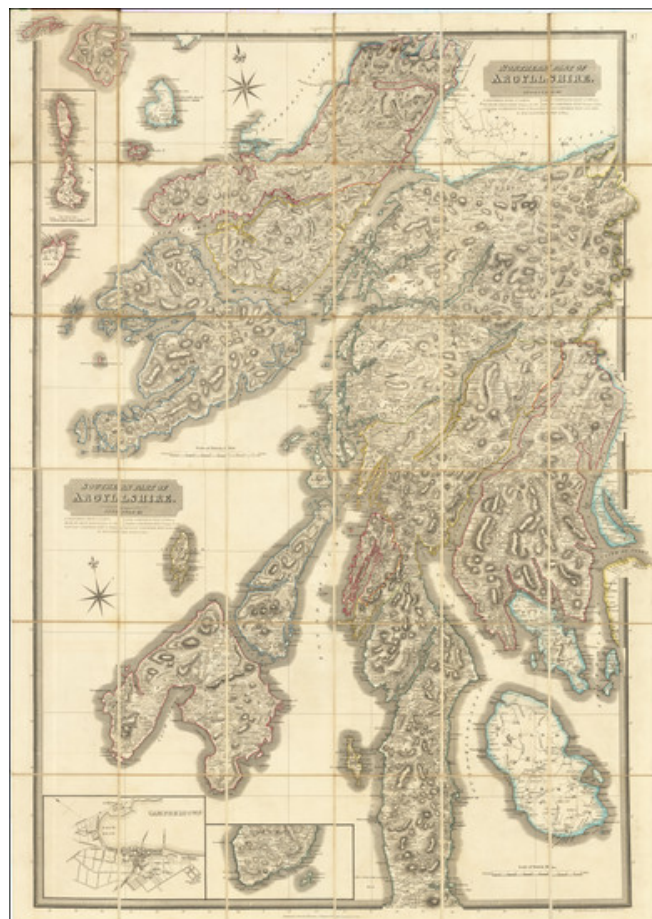

**Barry Lawrence Ruderman
Antique Maps Inc.**

7407 La Jolla Boulevard
La Jolla, CA 92037

www.raremaps.com

(858) 551-8500
blr@raremaps.com

Northern Part of Argyllshire [with] Southern Part of Argyllshire

Stock#: 77784
Map Maker: Johnston
Date: 1840 circa
Place: Edinburgh & London
Color: Hand Colored
Condition: VG+
Size: 28.5 x 40.5 inches
Price: \$ 475.00

Description:

Detailed large map of Argyll in the southwestern part of Scotland.

Detailed Condition:

Segmented and laid on linen, with original case.