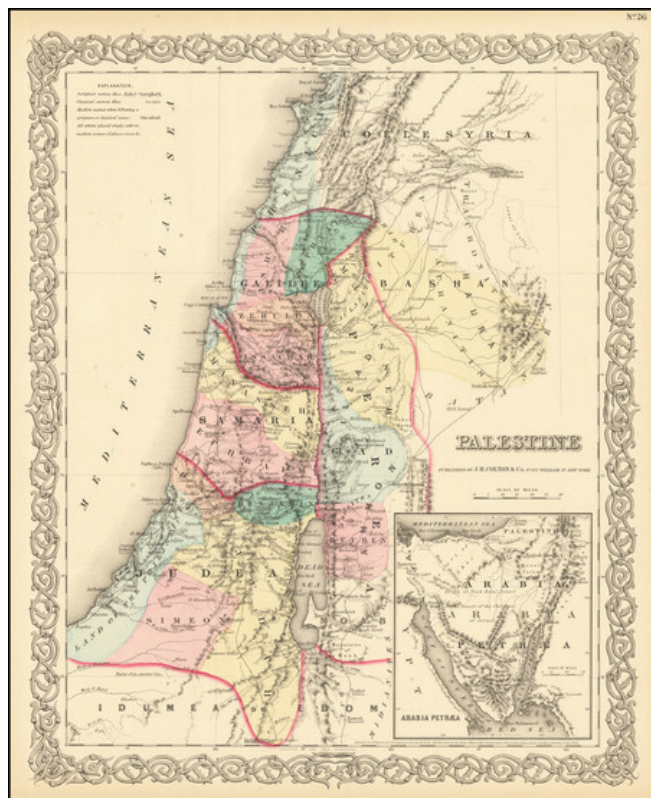

## Colton's Palestine

**Stock#:** 77767  
**Map Maker:** Colton  
**Date:** 1855  
**Place:** New York  
**Color:** Hand Colored  
**Condition:** VG+  
**Size:** 13 x 16 inches  
**Price:** \$ 125.00

### Description:

Detailed map of the Holy Land, colored by tribes and showing scripture names, classical names, modern names, roads, etc.

Inset of Arabia Petraea. Nice decorative map. Decorative border. A terrific regional map, from JH Colton, one of the most prolific American mapmakers of the mid-19th Century.