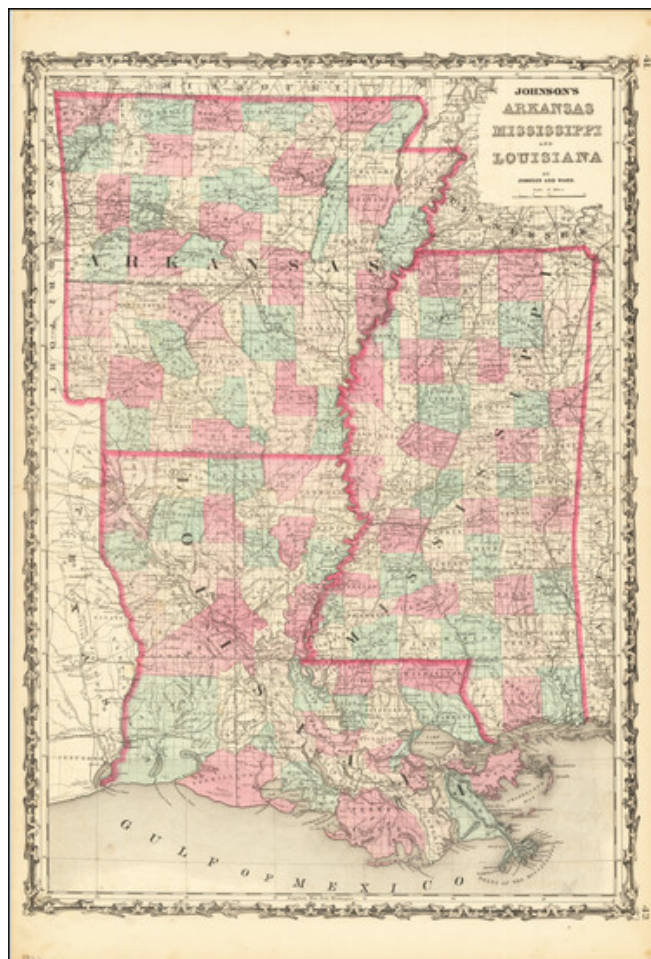

Barry Lawrence Ruderman Antique Maps Inc.

7407 La Jolla Boulevard
La Jolla, CA 92037

www.raremaps.com

(858) 551-8500
blr@raremaps.com

Johnson's Arkansas, Mississippi and Louisiana

Stock#: 77763
Map Maker: Johnson & Ward
Date: 1862
Place: New York
Color: Hand Colored
Condition: VG
Size: 17 x 24 inches
Price: \$ 125.00

Description:

Highly detailed map of Louisiana, Arkansas & Mississippi, hand colored by counties and parishes and showing the extent of the state surveys to date.

Includes towns, railroads, forts, post offices, roads, swamps, islands, rivers and many other local details. The counties are still incomplete in certain areas.