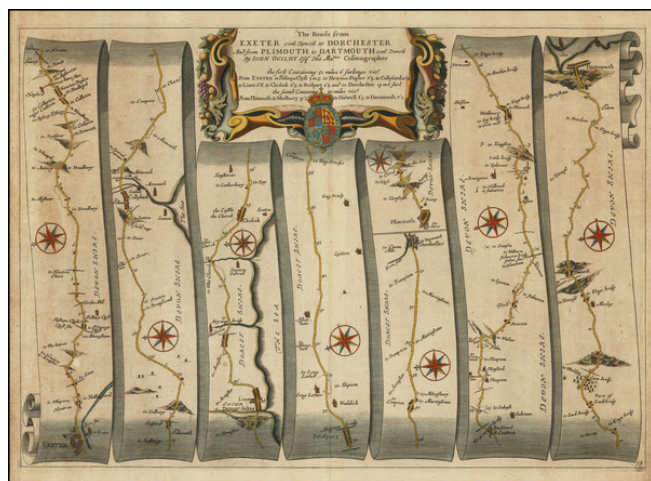

Barry Lawrence Ruderman Antique Maps Inc.

7407 La Jolla Boulevard
La Jolla, CA 92037

www.raremaps.com

(858) 551-8500
blr@raremaps.com

The Roads from Exeter com Devon to Dorchester And from Plimouth to Dartmouth com Devon

Stock#: 77759
Map Maker: Ogilby
Date: 1675
Place: London
Color: Hand Colored
Condition: VG
Size: 18 x 12.5 inches
Price: \$ 295.00

Description:

Antique map by John Ogilby showing the routes from Exeter in Devonshire to Dorchester in Dorset and from "Plimouth" (Plymouth) to Dartmouth in Devonshire.

The first road goes from Exter, through Bishops-Clyft, Newton-Popler, Cullyford, Lime, Chidiok, and Bridport, to Dorchester. The second road goes from Plymouth through Modbury and Holwell to Dartmouth.

Rivers, hills, towns, and the sea are marked along the routes.

Detailed Condition:

Minor foxing. Minor wear to the sheet edges. Small hole in rightmost strip in image.