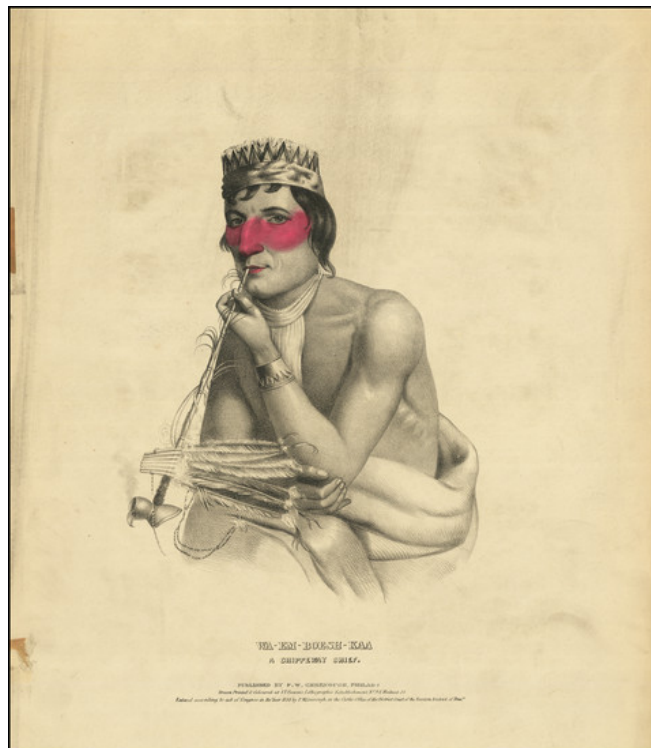

**Barry Lawrence Ruderman
Antique Maps Inc.**

7407 La Jolla Boulevard
La Jolla, CA 92037

www.raremaps.com

(858) 551-8500
blr@raremaps.com

Wa-Em-Boesh-Kaa A Chippeway Chief.

Stock#: 77698
Map Maker: McKenny & Hall
Date: 1838 circa
Place: Philadelphia
Color: Hand Colored
Condition: VG
Size: 15 x 17.25 inches (sheet size)
Price: \$ 375.00

Description:

One of the Fundamental Works Illustrating Native Americans In The First Part of the 19th Century

Nice image of Waemboeshkaa, an Ojibway chief and a signer of the Fond du Lac Treaty of 1826.

The map appeared in McKenney and Hall's "Indian Tribes of North America".

Detailed Condition:

Minor soiling.