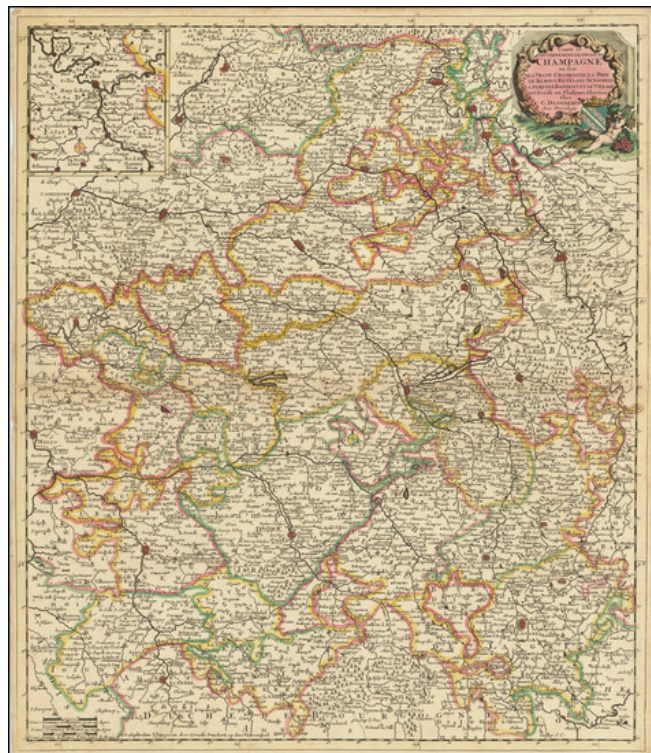

**Barry Lawrence Ruderman
Antique Maps Inc.**

7407 La Jolla Boulevard
La Jolla, CA 92037

www.raremaps.com

(858) 551-8500
blr@raremaps.com

Comte et Gouvernement Generale de Champagne ou sont la Vraye Champagne . . .

Stock#: 77665
Map Maker: Danckerts
Date: 1696
Place: Amsterdam
Color: Hand Colored
Condition: VG+
Size: 20 x 23.25 inches
Price: \$ 245.00

Description:

Very attractive 17th-century map of the region of Champagne in eastern France, showing exceptional detail.

Numerous towns, cities (highlighted in red), rivers, lakes, and more appear on the map. An inset in the upper left shows the region surrounding Paris. A decorative cartouche and three scale bars are included.

A fine example.

Detailed Condition:

Original hand color. Dark impression. Very minor fold toning.