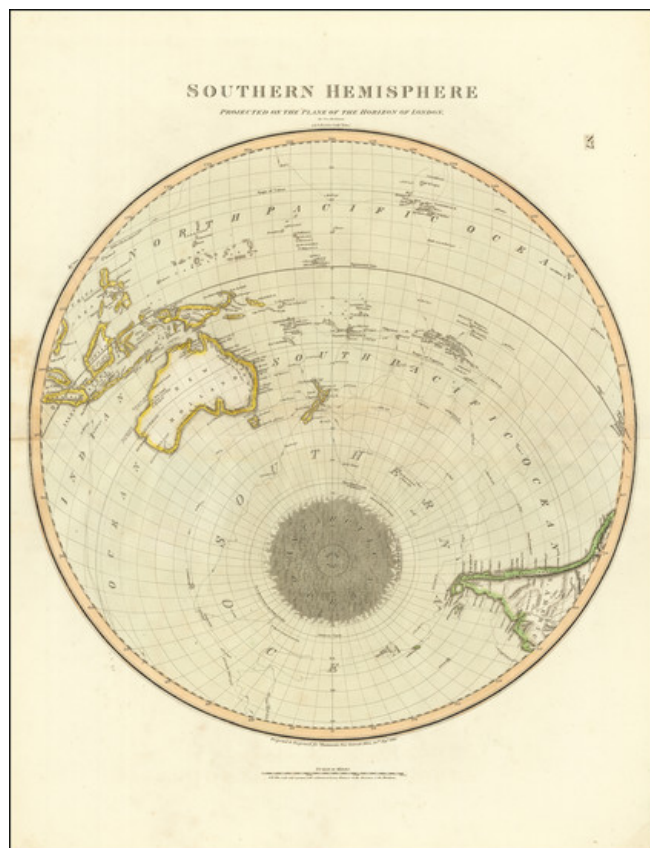

**Barry Lawrence Ruderman
Antique Maps Inc.**

7407 La Jolla Boulevard
La Jolla, CA 92037

www.raremaps.com

(858) 551-8500
blr@raremaps.com

**Southern Hemisphere Projected On The Plan of The Horizon of London By Geo.
Buchanan**

Stock#: 77623
Map Maker: Thomson
Date: 1816
Place: Edinburgh
Color: Hand Colored
Condition: VG+
Size: 19.5 x 22.5 inches
Price: \$ 345.00

Description:

Interesting and highly detailed map of the Southern Hemisphere, published by Thomson.

The map shows an unusual orientation, such that all of Oceania appears including the Sandwich Islands.

The map includes the details of Cook's voyages through the region, including dates and the direction of his course.