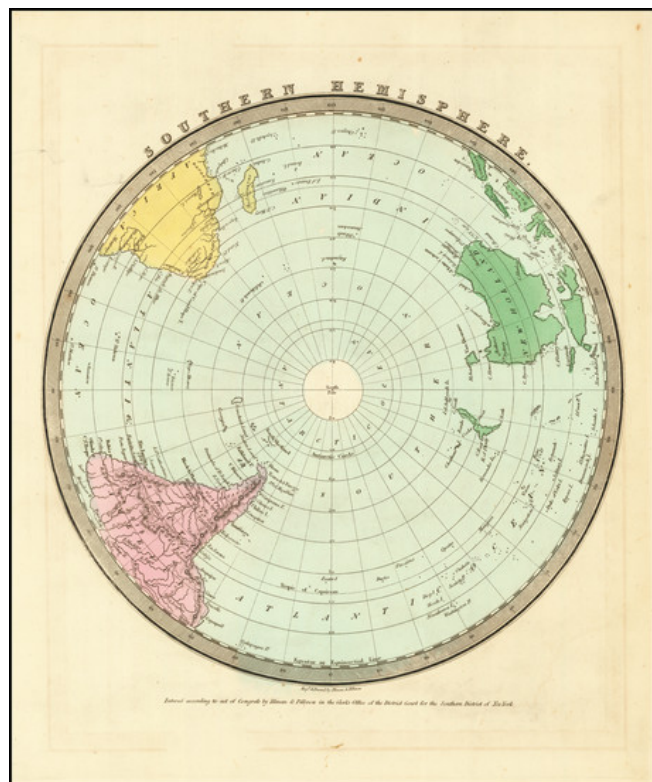

Barry Lawrence Ruderman Antique Maps Inc.

7407 La Jolla Boulevard
La Jolla, CA 92037

www.raremaps.com

(858) 551-8500
blr@raremaps.com

Southern Hemisphere

Stock#: 77617
Map Maker: Burr
Date: 1836
Place: New York
Color: Hand Colored
Condition: VG
Size: 10.5 x 11 inches
Price: \$ 125.00

Description:

Interesting map of the Southern Hemisphere by David Burr, one of 4 hemispheric map projections in his *New Universal Atlas*.

The map provides a nice depiction of the known extent of the South Polar regions.