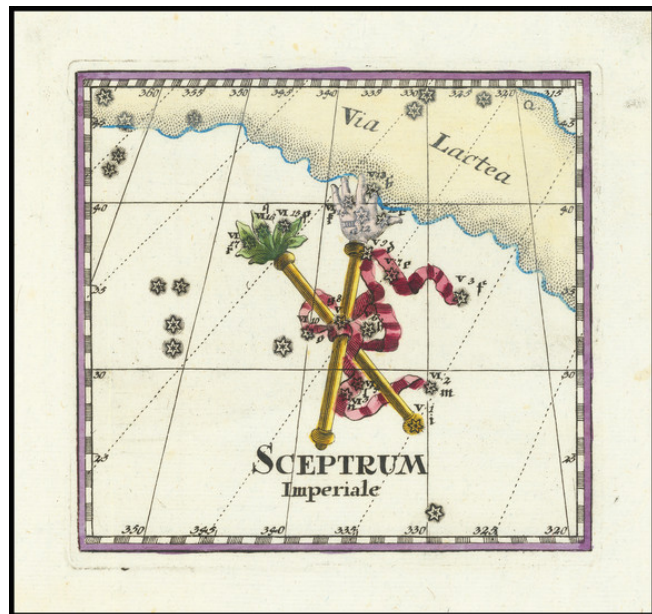

**Barry Lawrence Ruderman
Antique Maps Inc.**

7407 La Jolla Boulevard
La Jolla, CA 92037

www.raremaps.com

(858) 551-8500
blr@raremaps.com

Sceptrum Imperiale

Stock#: 77583
Map Maker: Thomas
Date: 1730
Place: Frankfurt & Leipzig
Color: Hand Colored
Condition: VG+
Size: 5 x 5 inches
Price: \$ 345.00

Description:

"One of the Unsung Treasures of Celestial Cartography"

Fine old color example of Corbinianus Thomas's remarkable depiction of the constellation Scepter et Manus Iustitiae with the Milky Way.

Thomas's work is remarkable for its detailed treatment of single and small groups of constellations, the meticulous detail in which these fine images are engraved, and the exceptional detail of the colorwork. Among its contemporaries, it is unquestionably a visual masterwork of great note.