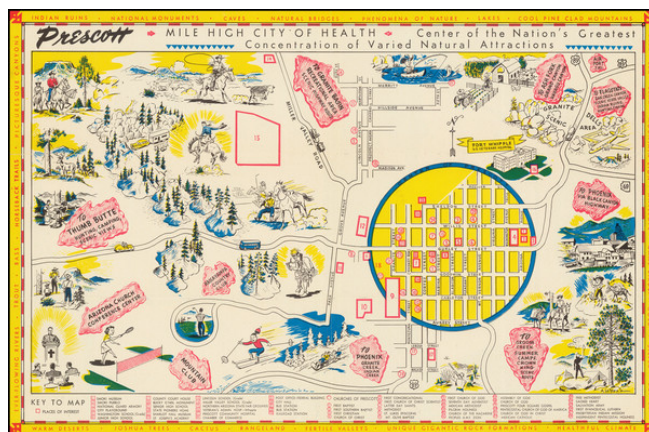

Barry Lawrence Ruderman Antique Maps Inc.

7407 La Jolla Boulevard
La Jolla, CA 92037

www.raremaps.com

(858) 551-8500
blr@raremaps.com

Prescott -- Mile High City of Health -- Center of the Nations Greatest Concentration of Varied Natural Attractions

Stock#: 77575
Map Maker: La Benz
Date: 1950 circa
Place: Prescott, Arizona
Color: Color
Condition: VG+
Size: 17 x 11.25 inches
Price: \$ 375.00

Description:

Scarce pictorial map promoting Prescott and Yavapai County.

The view includes primarily summer and winter recreational themes, woven around a road map of the area, with a small plan of Prescott at the center.

A scarce and interesting map.

Detailed Condition: