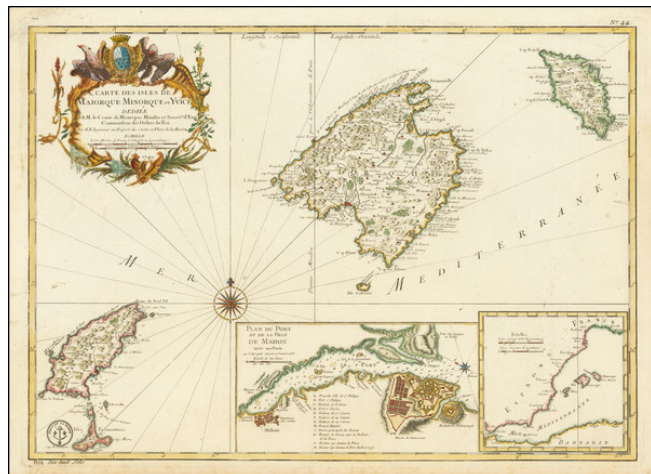

## Carte Des Isles De Maiorque Minorque et Yvice

**Stock#:** 77521  
**Map Maker:** Bellin  
**Date:** 1740  
**Place:** Paris  
**Color:** Hand Colored  
**Condition:** VG+  
**Size:** 22.5 x 16 inches  
**Price:** \$ 975.00

### Description:

Large detailed chart of the Balearic Islands with a large inset of Mahon, published in *L'Hydrographie Francoise*.

The map provides a highly detailed depiction of the three islands, with excellent detail on both the coastlines and interiors of the three islands.

The large plan of Mahon shows its extensive fortifications, soundings and navigational details.

The map was very influential and was later copied by Covens & Mortier, the Homann Heirs and Matthaues Seutter.