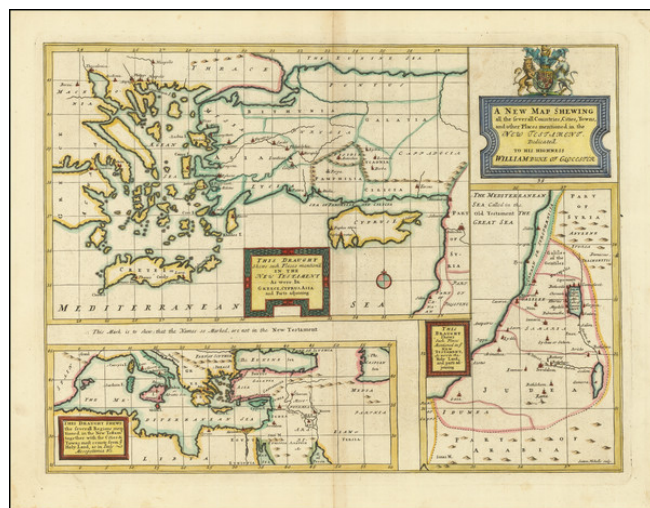

## A New Map Shewing all the several Counties, Cities, Towns, and other Places mentioned in the New Testament . . . [shows Cyprus]

**Stock#:** 77507  
**Map Maker:** Wells  
**Date:** 1712  
**Place:** Oxford  
**Color:** Hand Colored  
**Condition:** VG  
**Size:** 19 x 14 inches  
**Price:** \$ 245.00

### Description:

Interesting map of the Eastern Mediterranean, with smaller inset maps of the Holy Land and the whole of the Mediterranean.

Includes a title cartouche and coat of arms.