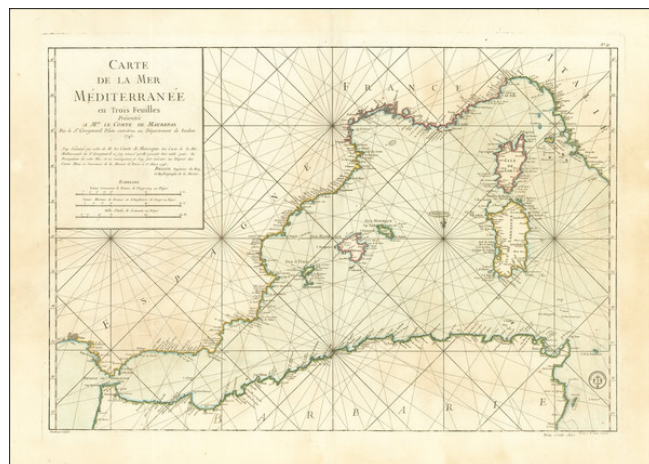

## Carte de la Mer Mediterranee en Trois Feuilles . . . 1745

**Stock#:** 77478  
**Map Maker:** Bellin / Depot de la Marine  
**Date:** 1745  
**Place:** Paris  
**Color:** Hand Colored  
**Condition:** VG  
**Size:** 30 x 20.5 inches  
**Price:** SOLD

### Description:

Finely engraved chart of the Western Mediterranean, published by the Depot de la Marine.

This sea chart is made by order of of Jean-Frédéric Phélypeaux, Count de Maurepas, an was included in the famous *Hydrographie Françoise*, the most important nautical atlas of the 18th century. The chart was printed under the direction of the Dépôt des cartes et plans de la Marine by Jacques-Nicolas Bellin