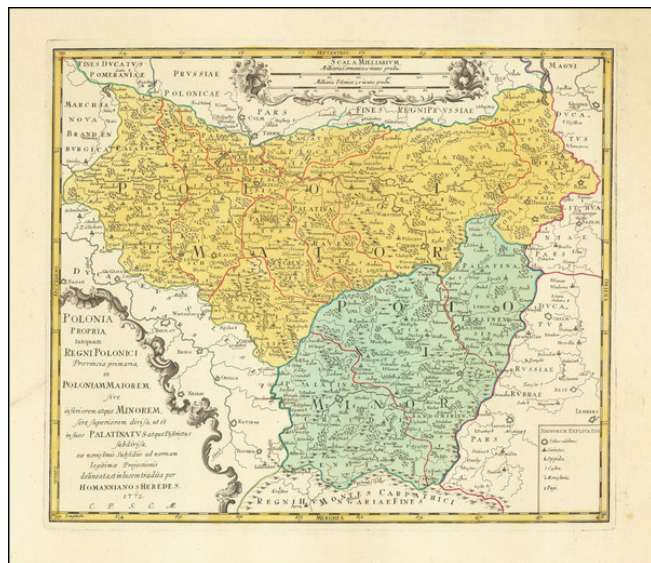

Barry Lawrence Ruderman Antique Maps Inc.

7407 La Jolla Boulevard
La Jolla, CA 92037

www.raremaps.com

(858) 551-8500
blr@raremaps.com

[Southern Poland] Polonia Propria, tanquam Regni Polonici Provincia primaria, in Poloniam Maiorem sive inferiorem atque Minorem, sive Superiorem divisa, ut et in suos Palatinatus Sataque Districtus Subsidiis ad normam legitimae Projectionis . . . 1772

Stock#: 77465
Map Maker: Homann Heirs
Date: 1772
Place: Nuremberg
Color: Hand Colored
Condition: VG+
Size: 19 x 16 inches
Price: \$ 345.00

Description:

Finely detailed map of the southern part of Poland, published in Nuremberg.

The map includes Warsaw, Krakow, Glogau, Grodno, Lodz, Czestochowa, Katowice, Wroclaw, etc.

Detailed Condition: