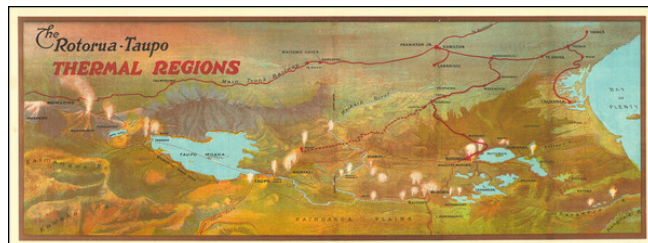

Barry Lawrence Ruderman Antique Maps Inc.

7407 La Jolla Boulevard
La Jolla, CA 92037

www.raremaps.com

(858) 551-8500
blr@raremaps.com

Rotorua New Zealand | The Rotorua-Taupo Thermal Regions

Stock#: 77393
Map Maker: New Zealand Government
Tourist and Publicity Dept
Date: 1923
Place: New Zealand
Color: Color
Condition: VG
Size: 23.75 x 8.5 inches
Price: \$ 245.00

Description:

Wonderful bird's-eye view map of the Lake Taupo and Lake Rotorua "thermal region" on the North Island of New Zealand.

The map is the centerfold image in a pamphlet issued by the New Zealand Tourism Department in 1923.

Geyers and other volcanic activity are illustrated pictorially throughout the map.

A wonderful treatment of this unusual region.

Detailed Condition:

Folding pamphlet map. Two staples at the central vertical fold.