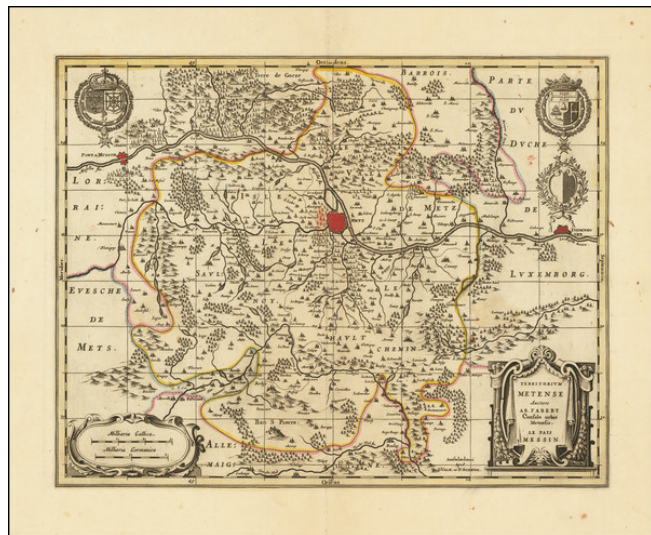

Stock#: 77381
Map Maker: Valk / Schenk
Date: 1640
Place: Amsterdam
Color: Hand Colored
Condition: VG
Size: 19 x 14.5 inches
Price: \$ 145.00

Description:

Decorative old color map of the the Metz Region, centered on Metz and the Moselle River.

Two decorative cartouches and three large coats of arms.

Detailed Condition: